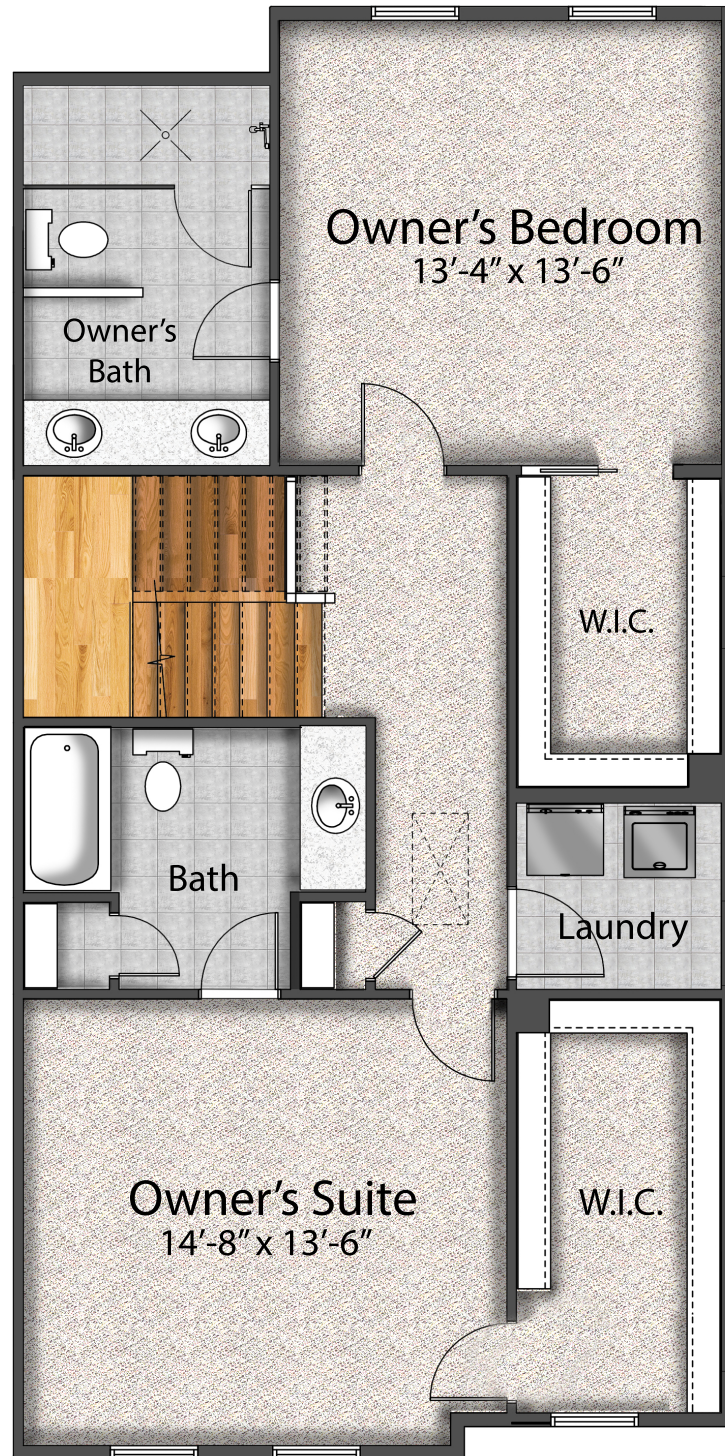

OPTIONAL CAMDEN DUAL OWNER'S SUITES

Camden C Bedroom #3 is approximately 14'8" x 12'6"